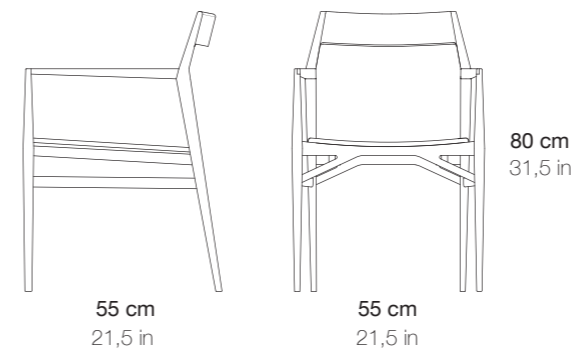

Material: Ash, oak and walnut wood, leather seat and optional leather backrest

Finish: Natural

Seat height: 18,1 in

Cadeira de braços

Material: Freixo, carvalho e noqueira, assento em pele e encosto em pele opcional

Acabamento: Natural

Altura assento: 46 cm

Aya

Armchair

Material: Beech, oak and walnut wood with leather seat

Finish: Natural

Seat height: 18,1 in

Arms height: 25,2 in

Cadeira de braços

Material: Faia, carvalho e noqueira com estofo em pele

Acabamento: Natural

Altura assento: 46 cm

Altura braços: 64 cm

Shell chair

Lounge Chair

Material: Birch plywood and includes four cushions in natural cotton or leather