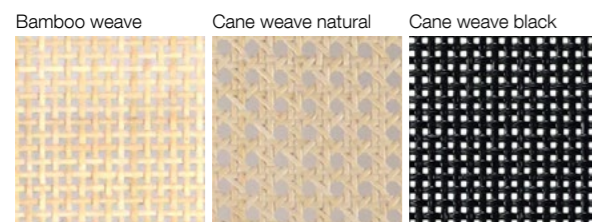

Especificações eléctricas:

E27 MAX 60W

Materials / Materiais

* Wood finishe matte acrylic varnish
Natural oil available upon request

Fabrics / Leather

Branca products are manufactured combining digital technologies and manual production.