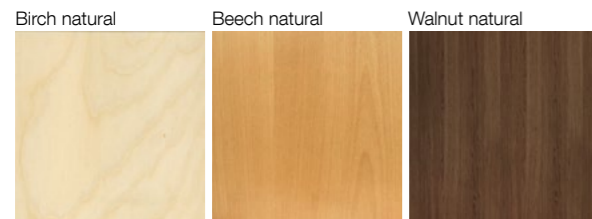

Especificações eléctricas:

E27 MAX 60W

Materials / Materiais

* Wood finishe matte acrylic varnish
Natural oil available upon request

Fabrics / Leather

Branca products are manufactured combining digital technologies and manual production.