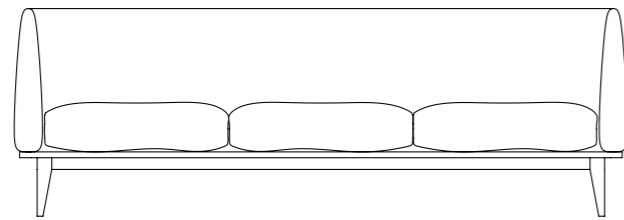

Sofo

Sofa

Material: Oak wood, foam and Gabriel fabrics or Elastron fabrics and leather

Finish: Natural or stained

Seat height: 15,7 in

Sofá

Material: Carvalho, espuma e tecidos Gabriel ou tecidos e pele Elastron

Acabamento: Natural ou pintura

Altura assento: 40 cm

68 cm
26,8 in

210 cm
82,7 in

78 cm
30,7 in

68 cm
26,8 in