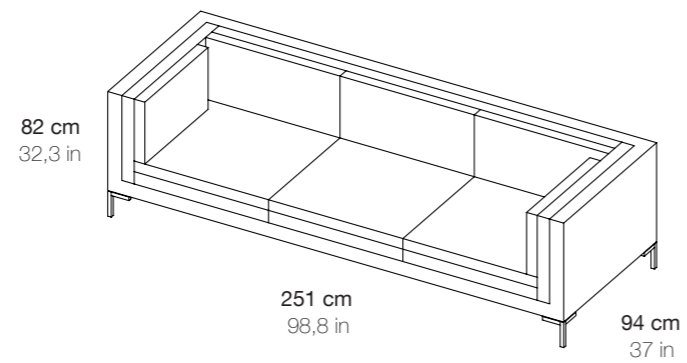

Layer

Sofo

Material: Wood, steel feet, multiple densities foams and Camira, Maharam and Kvadrat fabrics

Finish: Lacquered steel feet

Seat height: 15,7 in

Sofá

Material: Madeira, pés em aço, espuma de densidade múltipla e tecidos Camira, Maharam e Kvadrat

Acabamento: Pés em aço lacado

Altura assento: 40 cm