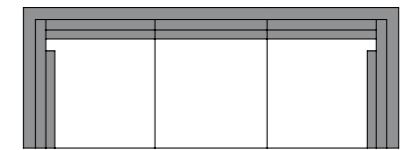

Layer

Sofo

Material: Wood, steel feet, multiple densities foams and Camira, Maharam and Kvadrat fabrics

Finish: Lacquered steel feet

Seat height: 15,7 in

Sofá

Material: Madeira, pés em aço, espuma de densidade múltipla e tecidos Camira, Maharam e Kvadrat

Acabamento: Pés em aço lacado

Altura assento: 40 cm

C Right