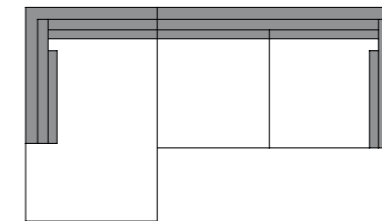

A Right

B Left