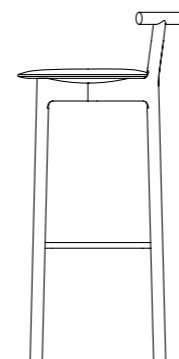

Bar stool

Material: Ash or oak wood

Finish: Natural, color stained white or black and leather seat

Ral colors available on request (min 6 uni.)

Seat height: 31,1 in

43 cm
16,9 in

35 cm
13,8 in

107 cm
42,1 in

Acabamento: Natural, pintura a branco ou preto e assento estofado

Cores: RAL sob pedido (min 6 uni.)

Altura assento: 75 - 77 cm

Mars

Bar stool

Material: Ash, beech, oak, walnut wood and upholstered seat

Finish: Natural

Seat height: 30,7 - 31,1 in

42 cm
16,5 in

45 cm
17,7 in

93 cm
36,6 in

Banco alto

Material: Freixo, beech, carvalho, noqueira e assento estofado

Acabamento: Natural

Altura assento: 78 - 79 cm

Fio

Bar stool

Material: Lacquered metal

Fabrics: Kvadrat Basel, Field and Patio or Elastron Seattle

Finish: Lacquered metal

Seat height: 31,1 in

54 cm
21,3 in

47 cm
18,5 in