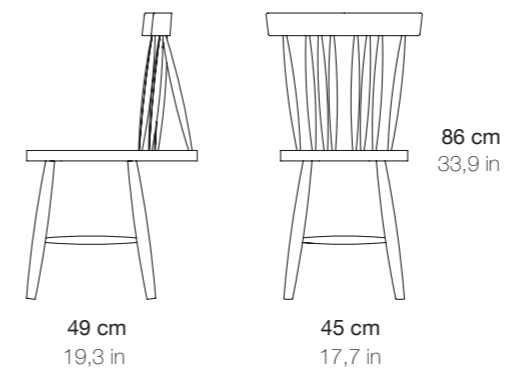

Seat height: 17,7 in

Cadeira

Material: Contraplacado de bétula

Acabamento: Lacado

Altura assento: 45 cm

R&B

Portuguese chair

Material: Ash wood or oak wood

Finish: Natural, color stained white or black.

Ral colors available on request (min 6 uni.)

Seat height: 18,1 in

Cadeira portuguesa

Material: Freixo e carvalho

Acabamento: Natural, pintura a branco ou preto.

Cores RAL sob pedido (min 6 uni.)

Altura assento: 46 cm

Roda

Chair

Material: Ash or oak wood

Finish: Natural, color stained white or black and upholstered seat

Ral colors available on request (min 6 uni.)

Seat height: 17,3 - 18,1 in