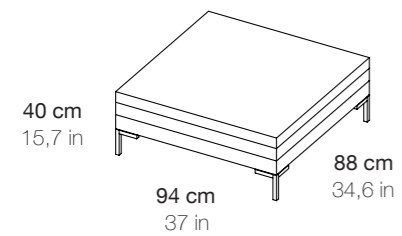

Layer

Sofo

Material: Wood, steel feet, multiple densities foams and Camira, Maharam and Kvadrat fabrics

Finish: Lacquered steel feet

Seat height: 15,7 in