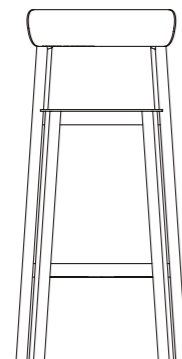

Bar stool

Material: Ash or oak wood

Finish: Natural, color stained white or black and leather seat

Ral colors available on request (min 6 uni.)

Seat height: 31,1 in

43 cm
16,9 in

35 cm
13,8 in

107 cm
42,1 in

Banco alto

Material: Freixo ou carvalho

Acabamento: Natural, pintura a branco ou preto e assento em pele

Cores: RAL sob pedido (min 6 uni.)

Altura assento: 79 cm

Roda

Bar stool

Material: Ash or oak wood

Finish: Natural, color stained white or black and upholstered seat

Ral colors available on request (min 6 uni.)

Seat height: 29,5 - 30,3 in

45 cm
17,7 in

57 cm
22,4 in

106 cm
41,7 in

Banco alto

Material: Freixo ou carvalho