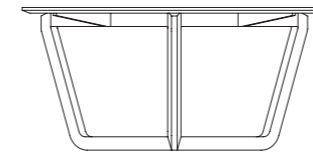

75 cm
29,5 in