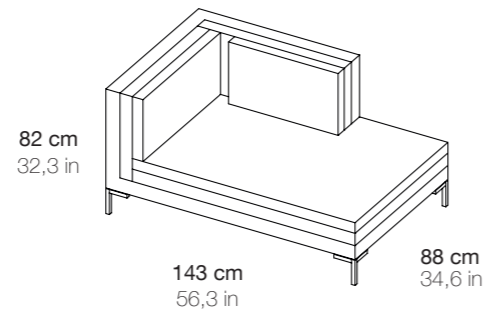

Sofá

Material: Madeira, pés em aço, espuma de densidade múltipla e tecidos Camira, Maharam e Kvadrat

Acabamento: Pés em aço lacado

Altura assento: 40 cm