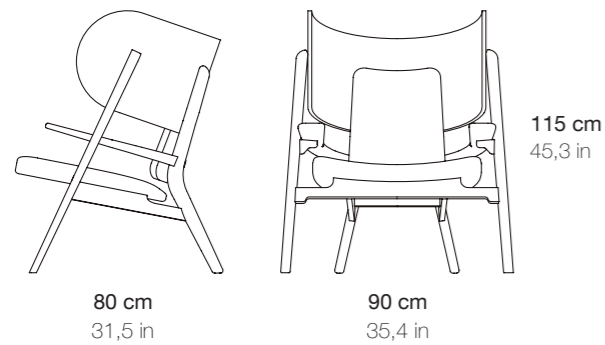

Adamastor

Lounge Chair

Material: Oak wood and leather upholstery

Finish: Natural and stained

Seat height: 16,1 in

Cadeiraão

Material: Carvalho com estofamento em pele

Acabamento: Natural ou pintado

Altura assento: 41 cm