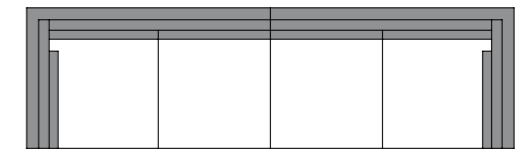

B Right

B Left