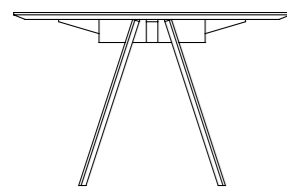

Mesa jantar

Material: Carvalho e tampo folheado

Acabamento: Natural

Size: 220 x 120 x 75 cm

280 x 120 x 75 cm

120 cm
47,2 in