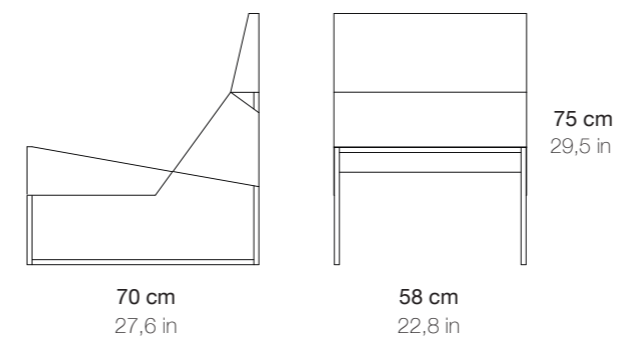

Altura assento: 37 cm

Barca

Lounge Chair

Material: Oak wood and bamboo weave or Batyline canvas

Finish: Natural

Seat height: 13,8 in

Cadeiraão

Material: Carvalho com palhinha de bambu ou tela Batyline

Acabamento: Natural

Altura assento: 35 cm

Paper chair

Lounge chair

Material: Steel

Finish: White lacquered

Seat height: 13,8 in

Cadeiraão

Material: Aço

Acabamento: Lacado a branco

Altura assento: 35 cm

Adamastor

Lounge Chair

Material: Oak wood and leather upholstery

Finish: Natural and stained

Seat height: 16,1 in