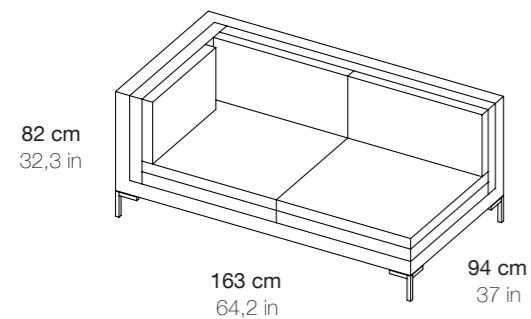

Sofá

Material: Madeira, pés em aço, espuma de densidade múltipla e tecidos Camira, Maharam e Kvadrat

Acabamento: Pés em aço lacado

Altura assento: 40 cm